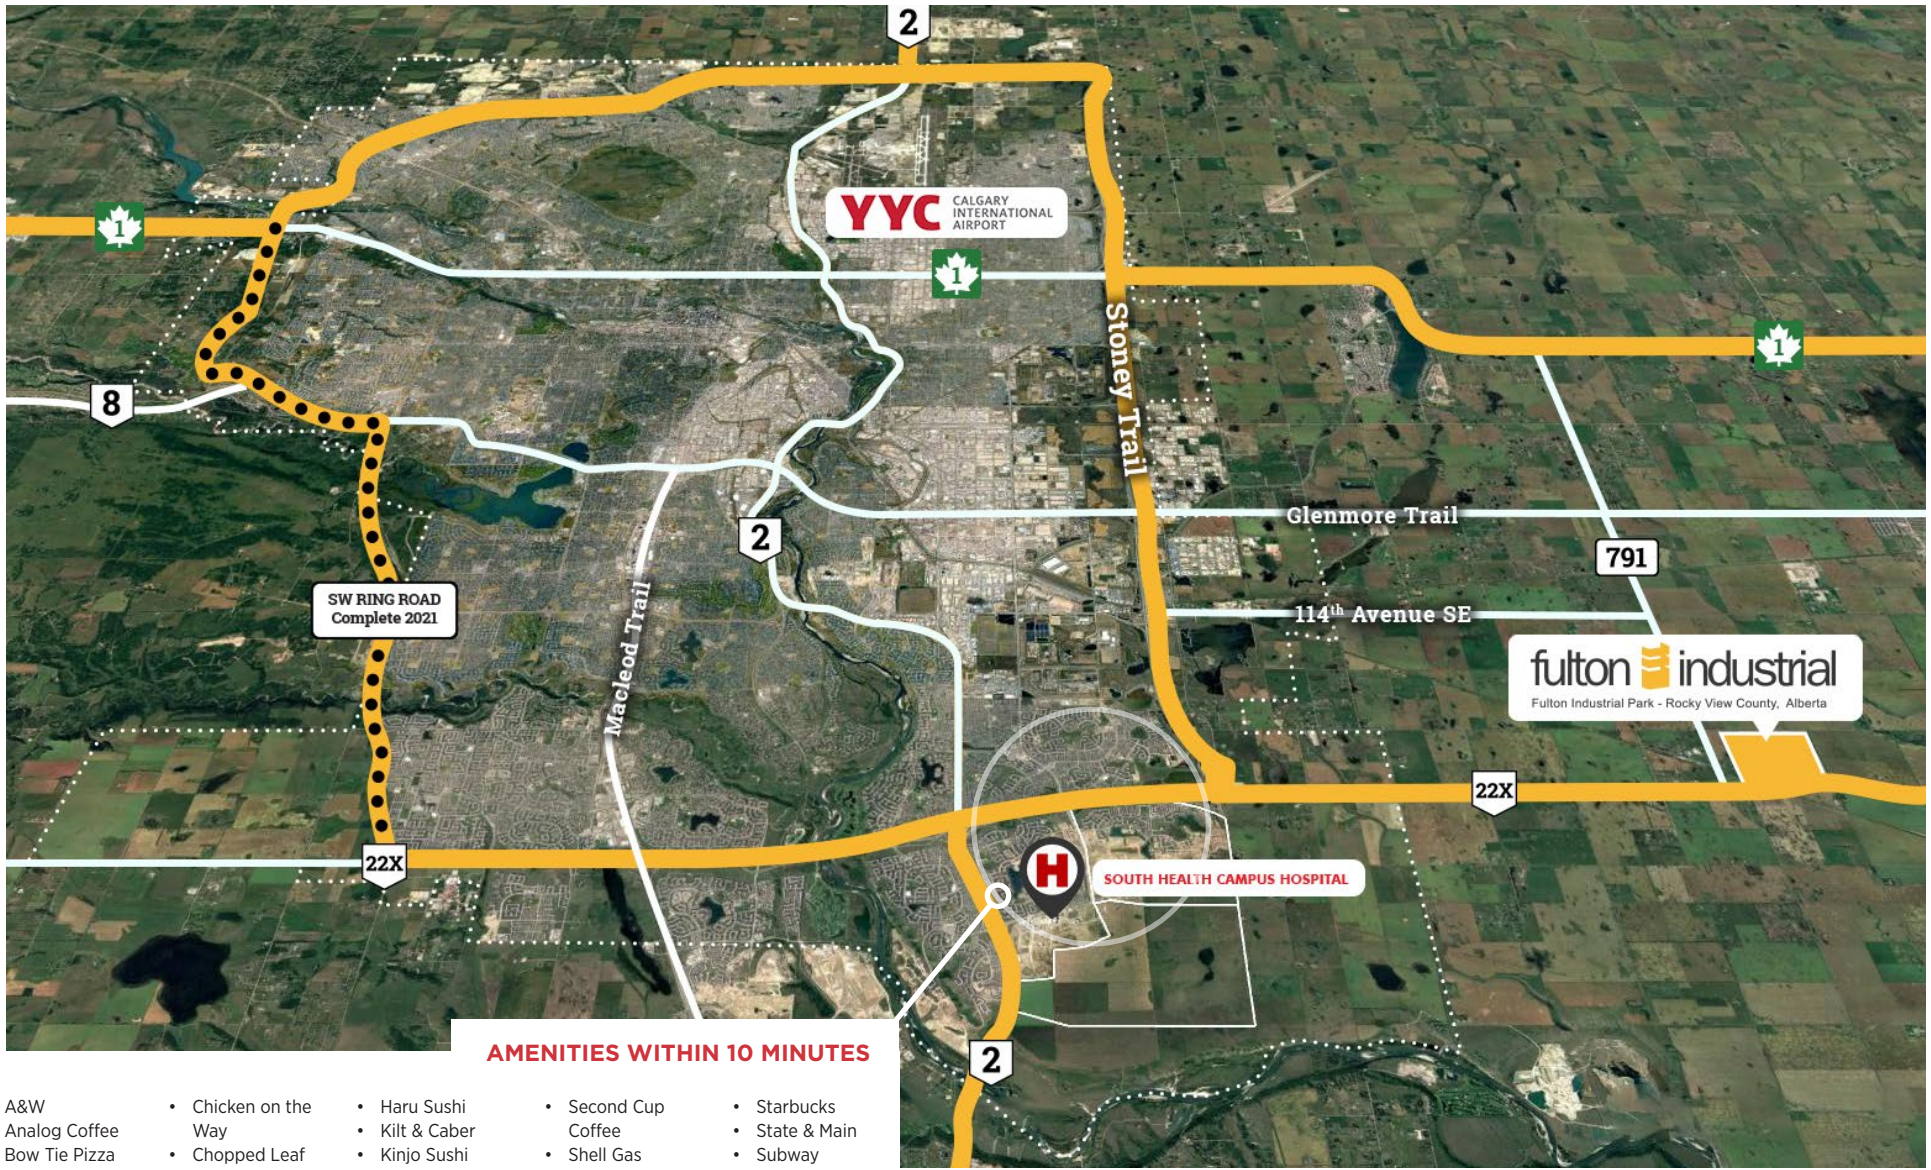

Aerial Location Map

403.242.6002 | info@resland.com

AMENITIES WITHIN 10 MINUTES

- A&W
- Analog Coffee
- Bow Tie Pizza
- Brewsters
- Canada Post
- Canadian
- Brewhouse
- Chairman's
- Steak-house
- Chicken on the Way
- Chopped Leaf
- Dairy Queen
- David's Tea
- Diner Deluxe
- Famoso Pizza
- Freshii
- Green Chili Grill
- Haru Sushi
- Kilt & Caber
- Kinjo Sushi
- Little Caesars
- Nando's
- Panago Pizza
- Papa Johns
- Pizza Hut
- Scotiabank
- Second Cup
- Coffee
- Shell Gas
- Station
- Shoppers Drug Mart
- Smashburger
- Sobeyes
- Starbelly
- Starbucks
- State & Main
- Subway
- Taco Time
- TD Bank
- Tim Hortons
- ... And more!